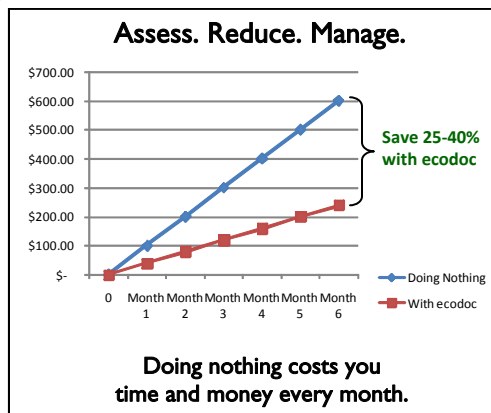

do this? ALT's ecodoc™ Print Management Solution allows clients to:

- Monitor their printing budget.
- Reduce excessive color printing.
- Reduce the need to troubleshoot printer problems. (Our Always-On

monitoring software automatically alerts us of service errors.)

- Save on invoice processing by simplifying the accounting process.
- Eliminate or reduce the need to buy new printers.

- Print as much toner coverage per page as needed – the cost is the same!
- Print at one uniform rate -- employees can use the most convenient device without worrying about the cost.

Don't wait another day. ALT has a print management solution that will improve your bottom line. Call now for an appointment – 800.888.9752.